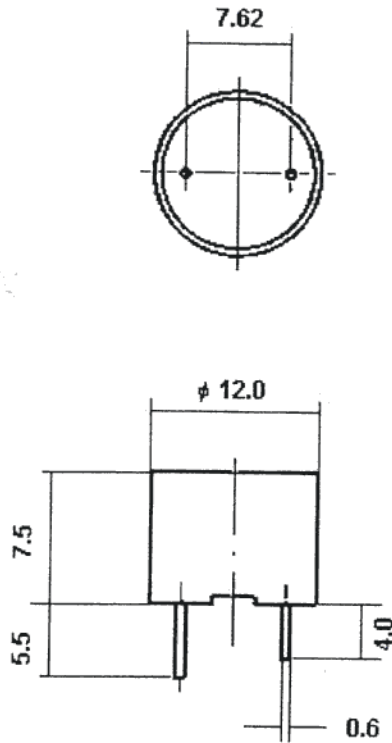

Distributed by Electro-Stock, Inc.
 sales@electrostock.com
 630-682-1542
 Fax 630-682-1562
 http://www.electrostock.com

Removable Tab

Parameter	Value		Units
	A	B	
Version	A	B	
Rated Voltage	4-8	8-15	VDC
Operating Voltage	5	12	VDC
Rated Current	30 Max.*		mA
Sound Pressure Level	85 Min.* @ 10cm.		dBA
Frequency	3,100 +/-500		Hz.
Operating Temp. Range	-20 to +70		°C
Storage Temp. Range	-30 to +80		°C

* Value applying rated voltage.

TRIE-1231x E/M Audio Indicator

SCALE: Not to Scale	APPROVED BY:	DRAWN BY EDP
DATE: 4/01		REVISED
Transducers-USA Elk Grove Village, IL. USA		
		DRAWING NUMBER