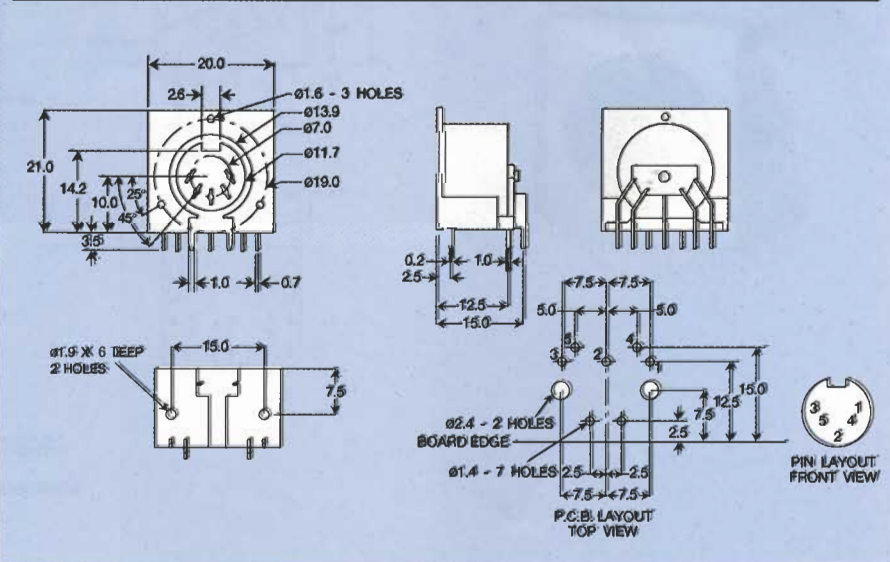

DS-023

DS-024

12

DS-025

Specifications subject to change without notice. Dimensions in mm.
Mating plugs located on page 289.

Distributed by Electro-Stock, Inc. sales@electrostock.com
630-682-1542 Fax 630-682-1562 http://www.electrostock.com