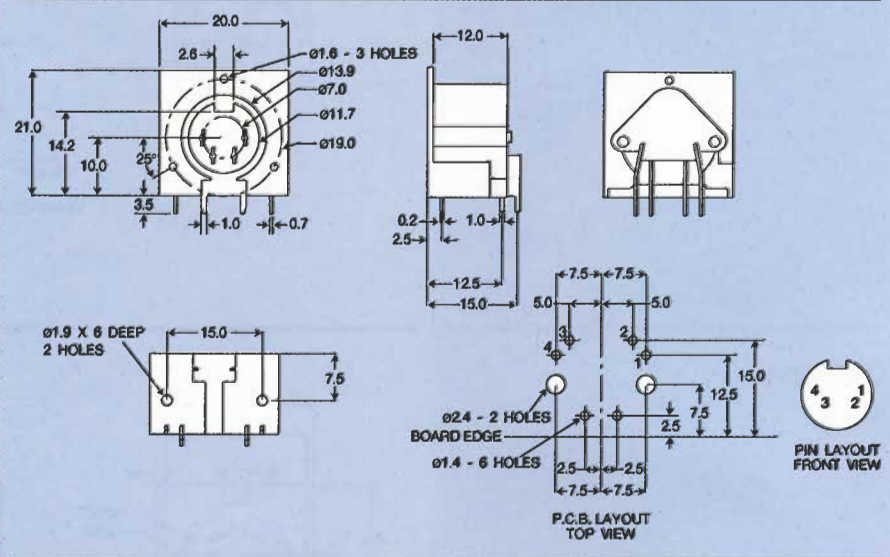

DS-023

DS-024

12

DS-025

Specifications subject to change without notice. Dimensions in mm.
Mating plugs located on page 289.

Distributed by Electro-Stock, Inc. sales@electrostock.com
630-682-1542 Fax 630-682-1562 http://www.electrostock.com