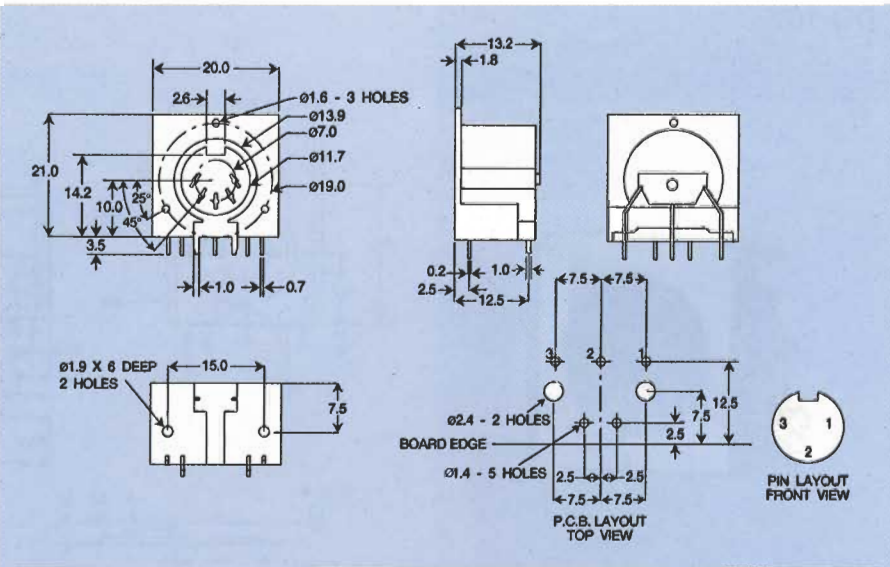

DS-023

DS-024

12

DS-025

Specifications subject to change without notice. Dimensions in mm.
Mating plugs located on page 289.

Distributed by Electro-Stock, Inc. sales@electrostock.com
630-682-1542 Fax 630-682-1562 http://www.electrostock.com